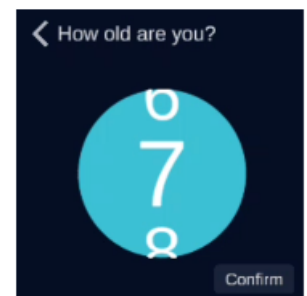

Make sure the WiFi on the smartwatch is turned on.

Parents have full control over which apps their kids are allowed
to use on the Rebel Cactus Play.

Disclaimer: None of the videos contain advertisements. We have divided the age up to 12
years into 2 groups, up to 7 years and 8 to 12 years.

Based on the stated age, it complies with the Dutch viewing guide guidelines up to 7 years
and up to 12 years.

STEP 1. COUNTRY

Enter the country where you live here,
so, for example, 'Netherlands'.

STEP 2. LANGUAGE

Enter your native language here
so, for example, 'Dutch'.

STEP 3. AGE

Enter the age of your child here
so, for example, '7'.

DISCOVER
YOUR WORLD

FOR MORE INFORMATION CHECK OUT
FAQ'S ON WWW.REBELCACTUS.COM