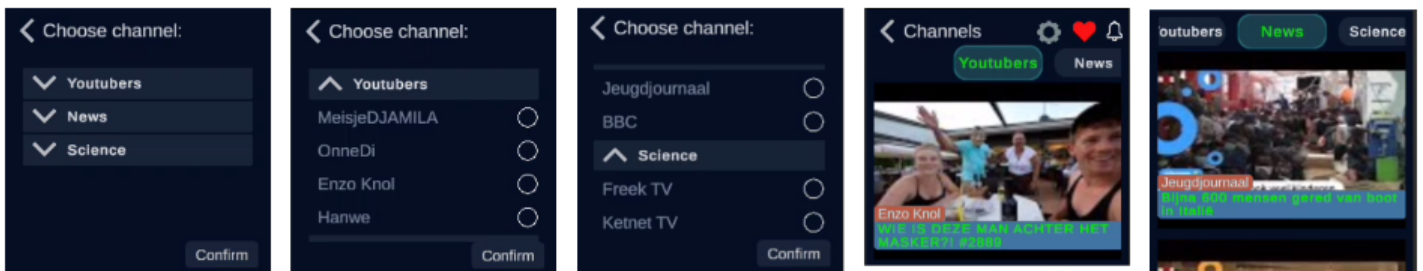

STEP 5. CHANNELS

Choose the video channels your child likes here, for example, 'Youtubers' and 'Enzo Knol'.

When you have entered this, the smartwatch will automatically show videos.

*Is there a video channel not listed, mail to info@rebelcactus.com, and we will add the YouTube channel.

EXTRA OPTIONS

- You can limit the maximum playback time of a video.
- You can indicate whether the videos can only be viewed via WIFI.

Furthermore, you can also adjust both settings in the video player.

When you open the video player, it says a gear, click on this, and you will see the above.