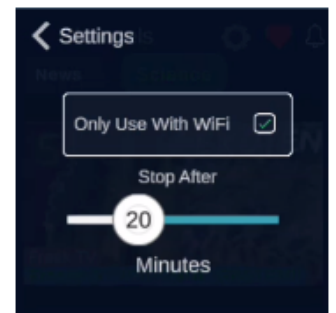

Furthermore, you can also adjust both settings in the video player.

When you open the video player, it says a gear, click on this, and you will see the above.

DISCOVER YOUR WORLD

FOR MORE INFORMATION CHECK OUT
FAQ'S ON WWW.REBELCACTUS.COM