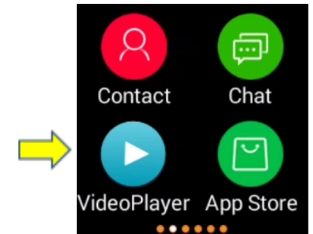

STEP BY STEP

IN THIS INSTRUCTION, WE EXPLAIN STEP BY STEP HOW TO USE THE VIDEO PLAYER
EASY AND QUICK TO SET UP ON THE REBEL CACTUS SMARTWATCH.

Pay attention! The Rebel Cactus video player is always in English!

To offer the children the most relevant kids videos possible,
start the app, the first time, up with some choices.

These choices will adapt video content to your child's interests/age/country

Make sure the WiFi on the smartwatch is turned on.

Parents have full control over which apps their kids are allowed
to use on the Rebel Cactus Play.

Disclaimer: None of the videos contain advertisements. We have divided the age up to 12
years into 2 groups, up to 7 years and 8 to 12 years.

Based on the stated age, it complies with the Dutch viewing guide guidelines up to 7 years
and up to 12 years.