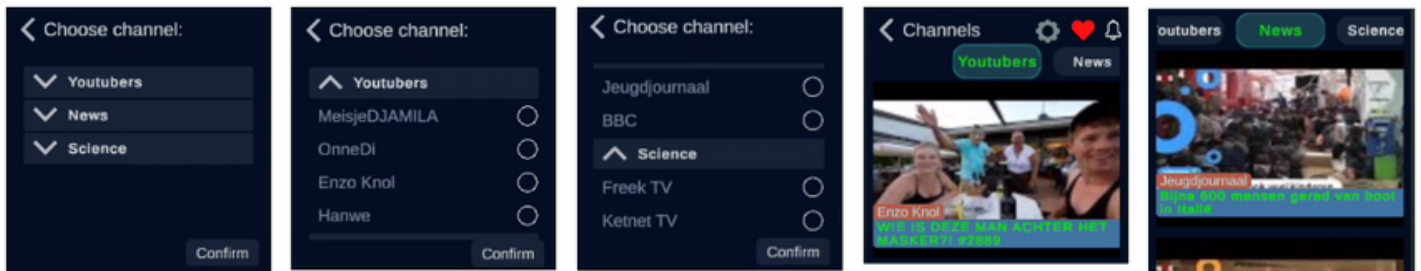

STEP 5. CHANNELS

Choose the video channels your child likes here, for example, 'Youtubers' and 'Enzo Knol'.

When you have entered this, the smartwatch will automatically show videos.

*Is there a video channel not listed, mail to info@rebelcactus.com, and we will add the YouTube channel.

EXTRA OPTIONS

- You can limit the maximum playback time of a video.
- You can indicate whether the videos can only be viewed via WIFI.

Furthermore, you can also adjust both settings in the video player.

When you open the video player, it says a gear, click on this, and you will see the above.