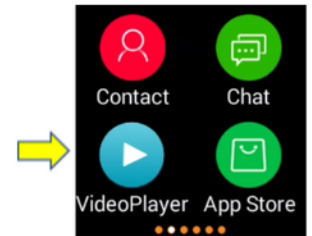

STEP BY STEP

IN THIS INSTRUCTION, WE EXPLAIN STEP BY STEP HOW TO USE THE VIDEO PLAYER
EASY AND QUICK TO SET UP ON THE REBEL CACTUS SMARTWATCH.

Pay attention! The Rebel Cactus video player is always in English!

To offer the children the most relevant kids videos possible,
start the app, the first time, up with some choices.

These choices will adapt video content to your child's interests/age/country

Make sure the WiFi on the smartwatch is turned on.

Parents have full control over which apps their kids are allowed
to use on the Rebel Cactus Play.

Disclaimer: None of the videos contain advertisements. We have divided the age up to 12
years into 2 groups, up to 7 years and 8 to 12 years.

Based on the stated age, it complies with the Dutch viewing guide guidelines up to 7 years
and up to 12 years.