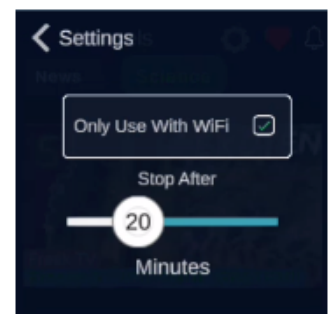

Furthermore, you can also adjust both settings in the video player.

When you open the video player, it says a gear, click on this, and you will see the above.

DISCOVER YOUR WORLD

FOR MORE INFORMATION CHECK OUT
FAQ'S ON WWW.REBELCACTUS.COM