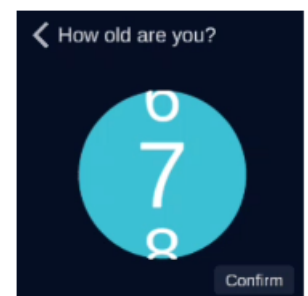

Make sure the WiFi on the smartwatch is turned on.

Parents have full control over which apps their kids are allowed
to use on the Rebel Cactus Play.

Disclaimer: None of the videos contain advertisements. We have divided the age up to 12
years into 2 groups, up to 7 years and 8 to 12 years.

Based on the stated age, it complies with the Dutch viewing guide guidelines up to 7 years
and up to 12 years.

STEP 1. COUNTRY

Enter the country where you live here,
so, for example, 'Netherlands'.

STEP 2. LANGUAGE

Enter your native language here
so, for example, 'Dutch'.

STEP 3. AGE

Enter the age of your child here
so, for example, '7'.

DISCOVER
YOUR WORLD

FOR MORE INFORMATION CHECK OUT
FAQ'S ON WWW.REBELCACTUS.COM